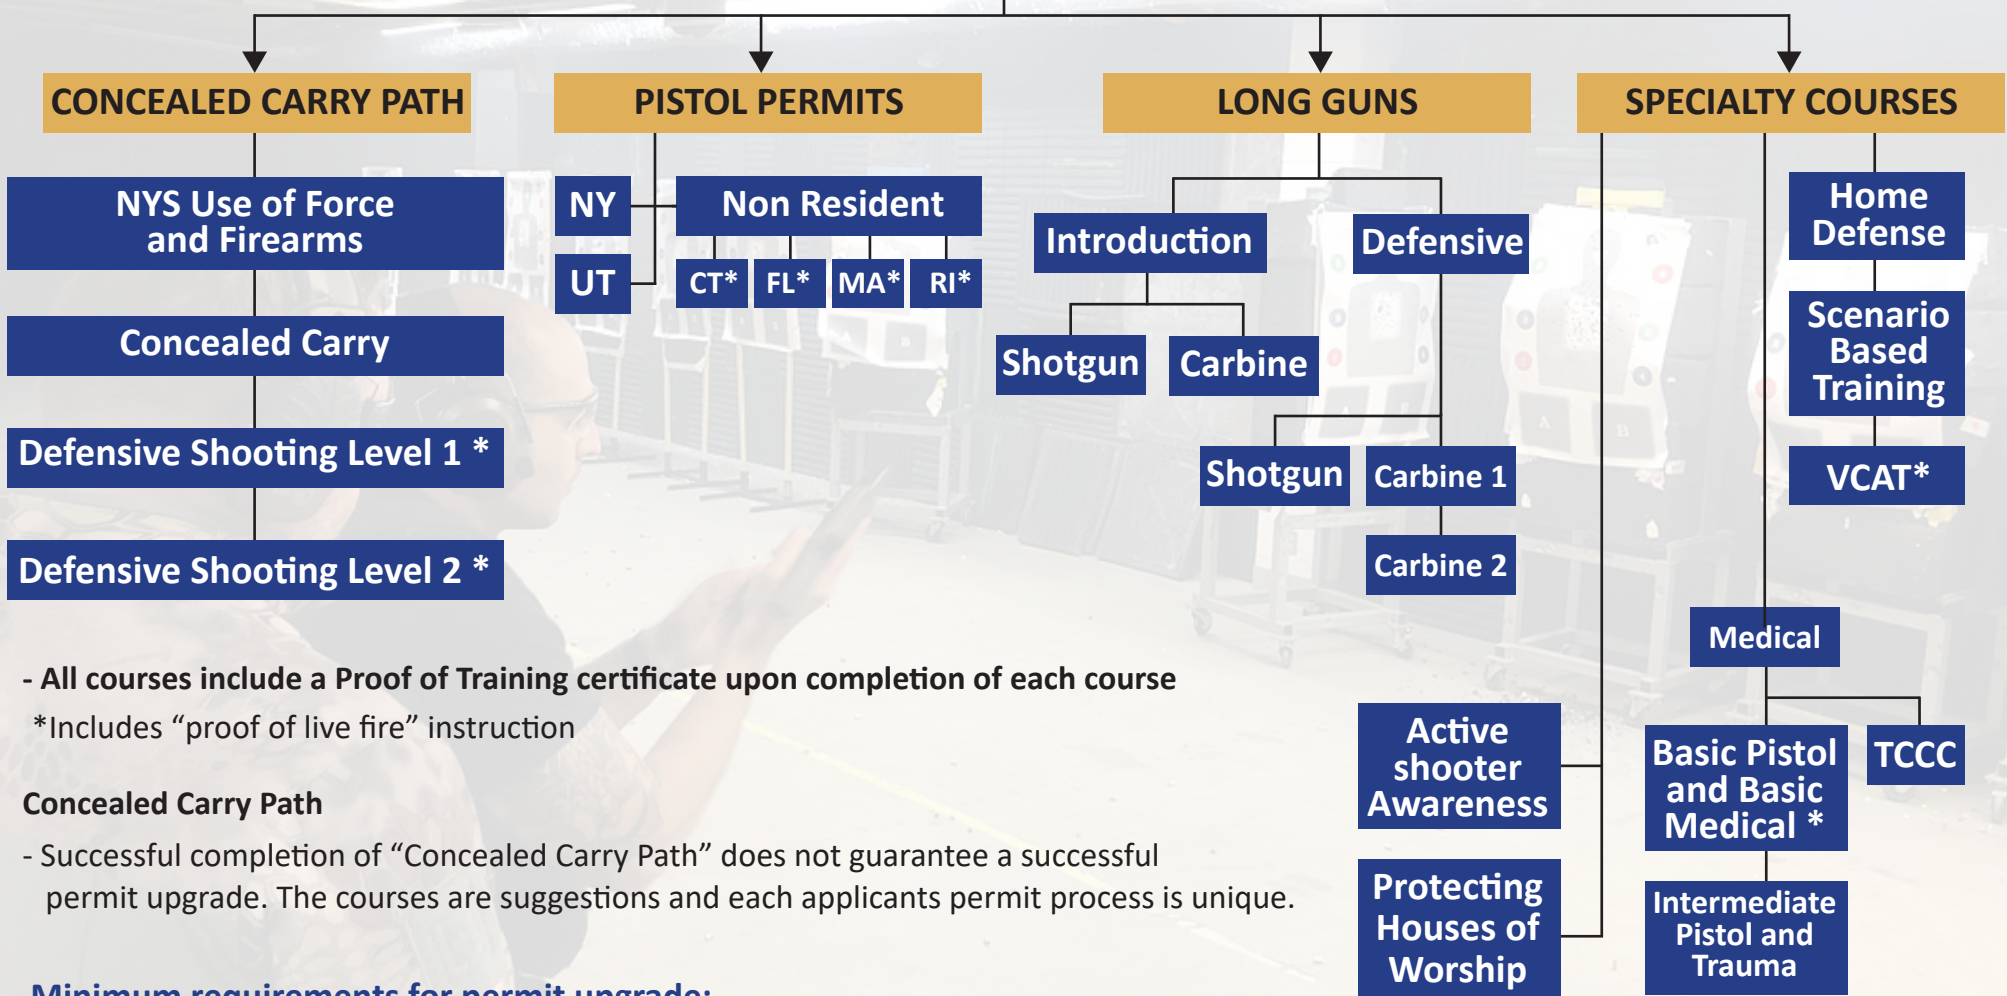

CONCEALED CARRY AND TRAINING GUIDE

COURSE PROGRESSION

- All courses include a Proof of Training certificate upon completion of each course
 *Includes "proof of live fire" instruction

Concealed Carry Path

- Successful completion of "Concealed Carry Path" does not guarantee a successful permit upgrade. The courses are suggestions and each applicants permit process is unique.

Minimum requirements for permit upgrade:

- Original permit must be valid for minimum 6 months
- In addition to amendment form,
- Proof of live fire instruction
- Proof of safe